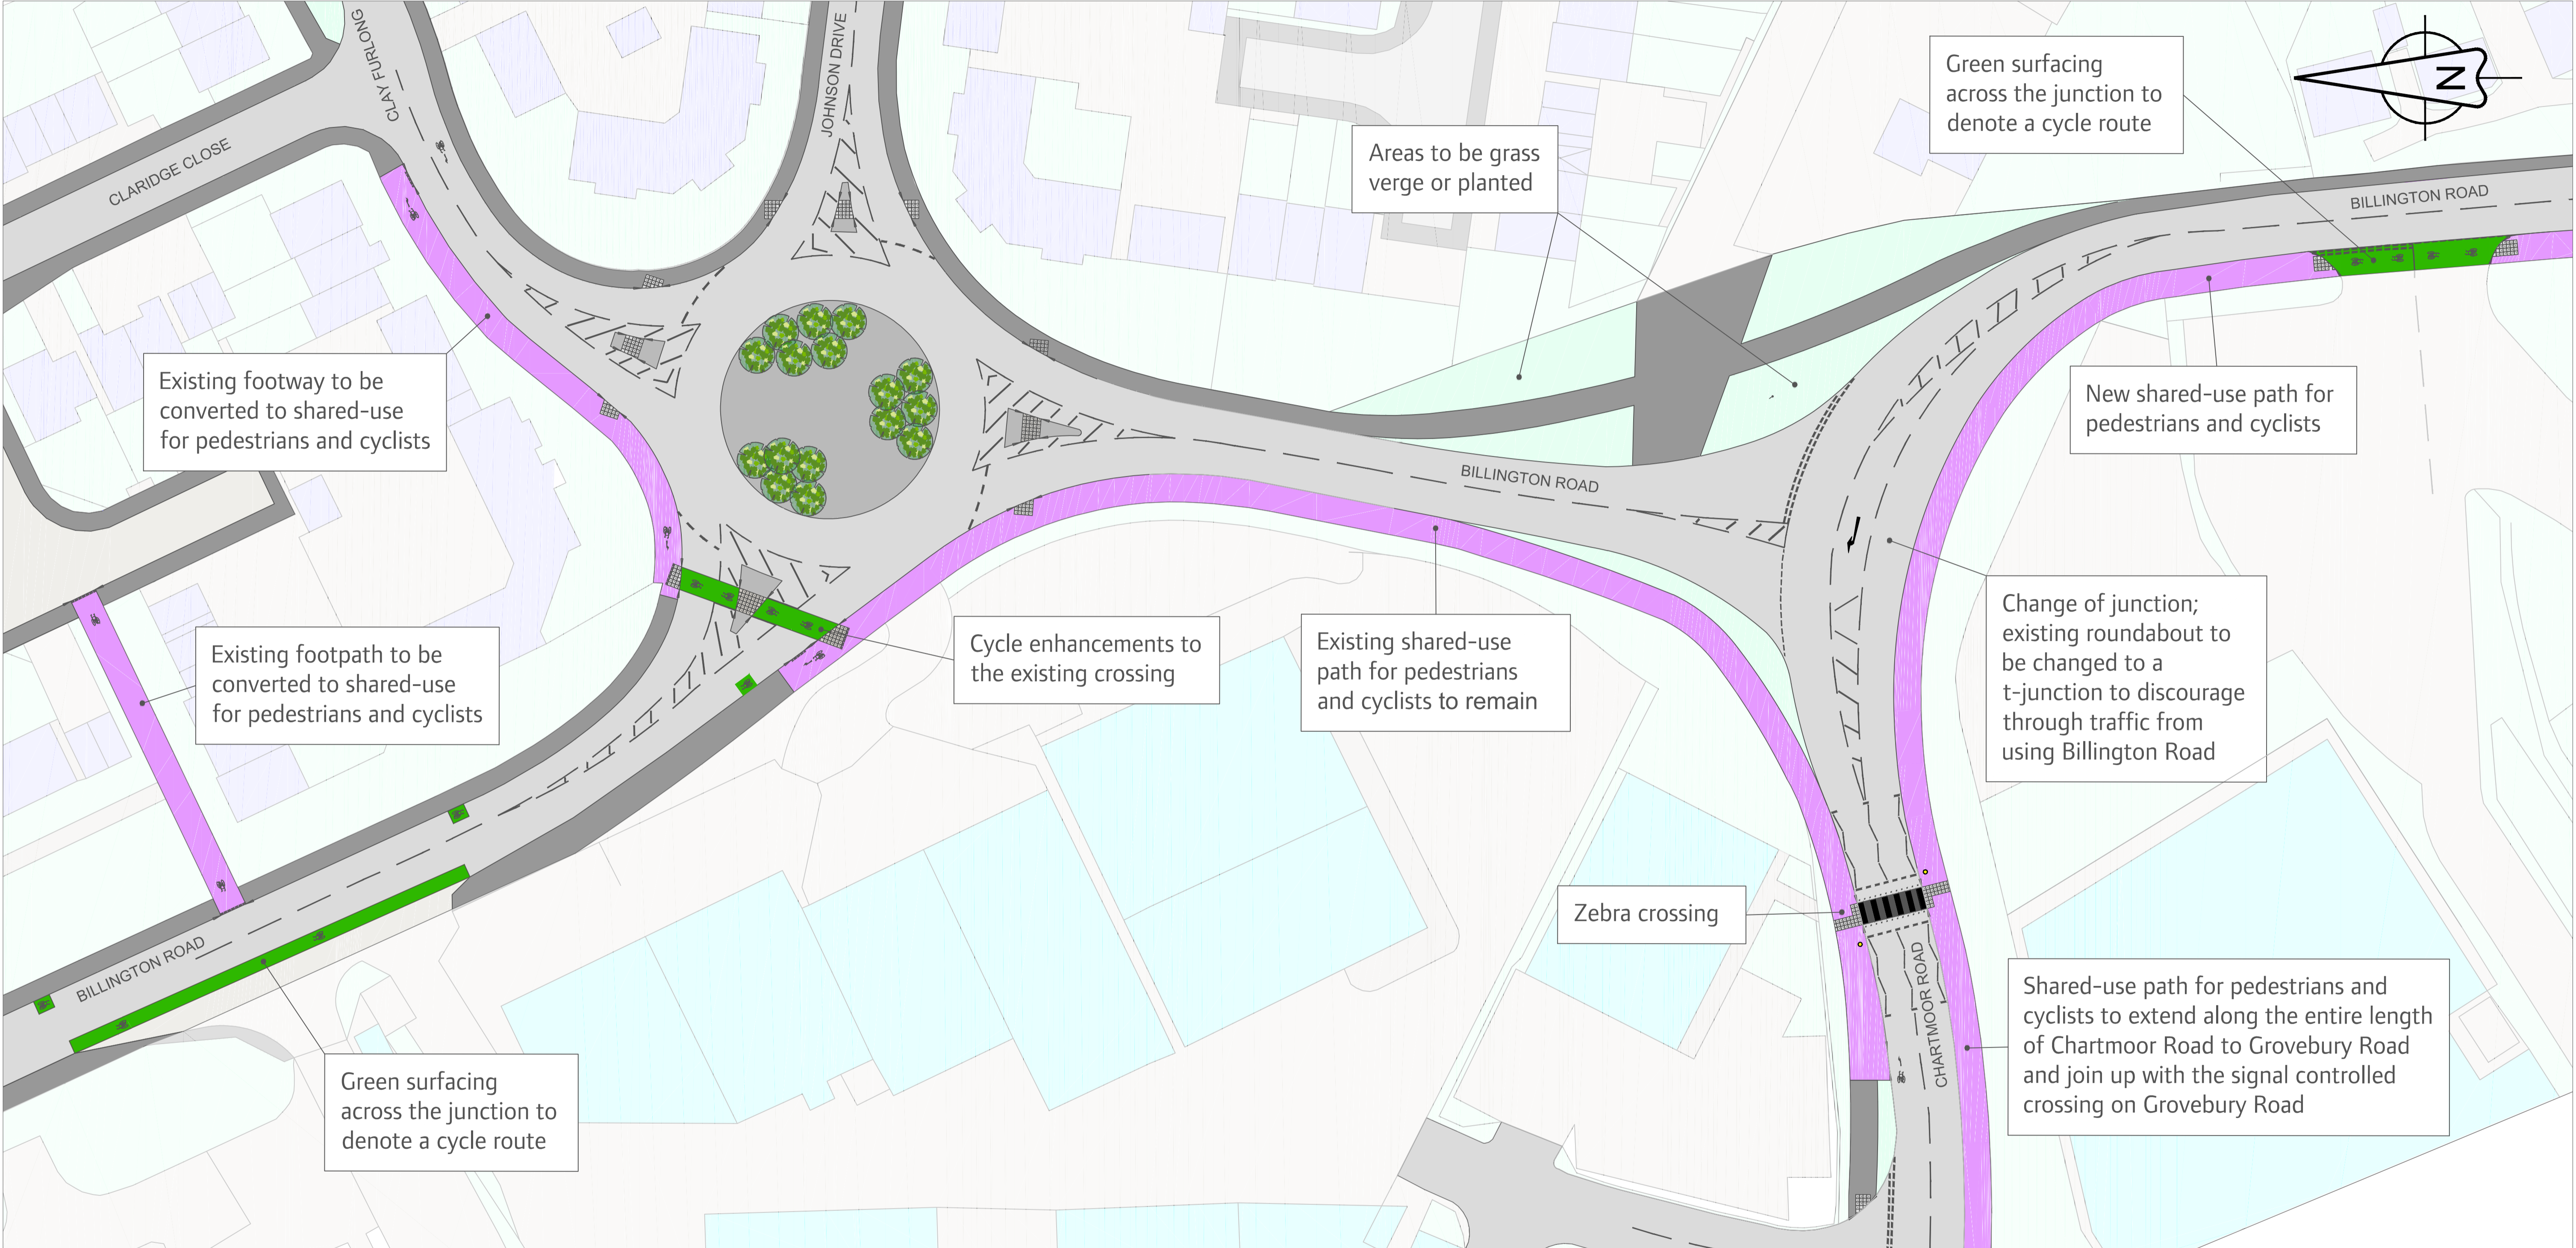

Leighton-Linslade Exemplar proposals

Billington Road and Chartmoor Road

Reproduced from the
 ORDNANCE SURVEY MAPPING
 with the permission of the Controller of
 Her Majesty's Stationery Office.
 Crown Copyright.
 Unauthorised reproduction infringes Crown
 Copyright and may lead to prosecution
 or civil proceedings.
 Reproduced by Central Bedfordshire Council,
 Priory House, Monks Walk, Chicksands, Shefford, SG17 5TQ
 Licence No. 100049029 (LA2009)