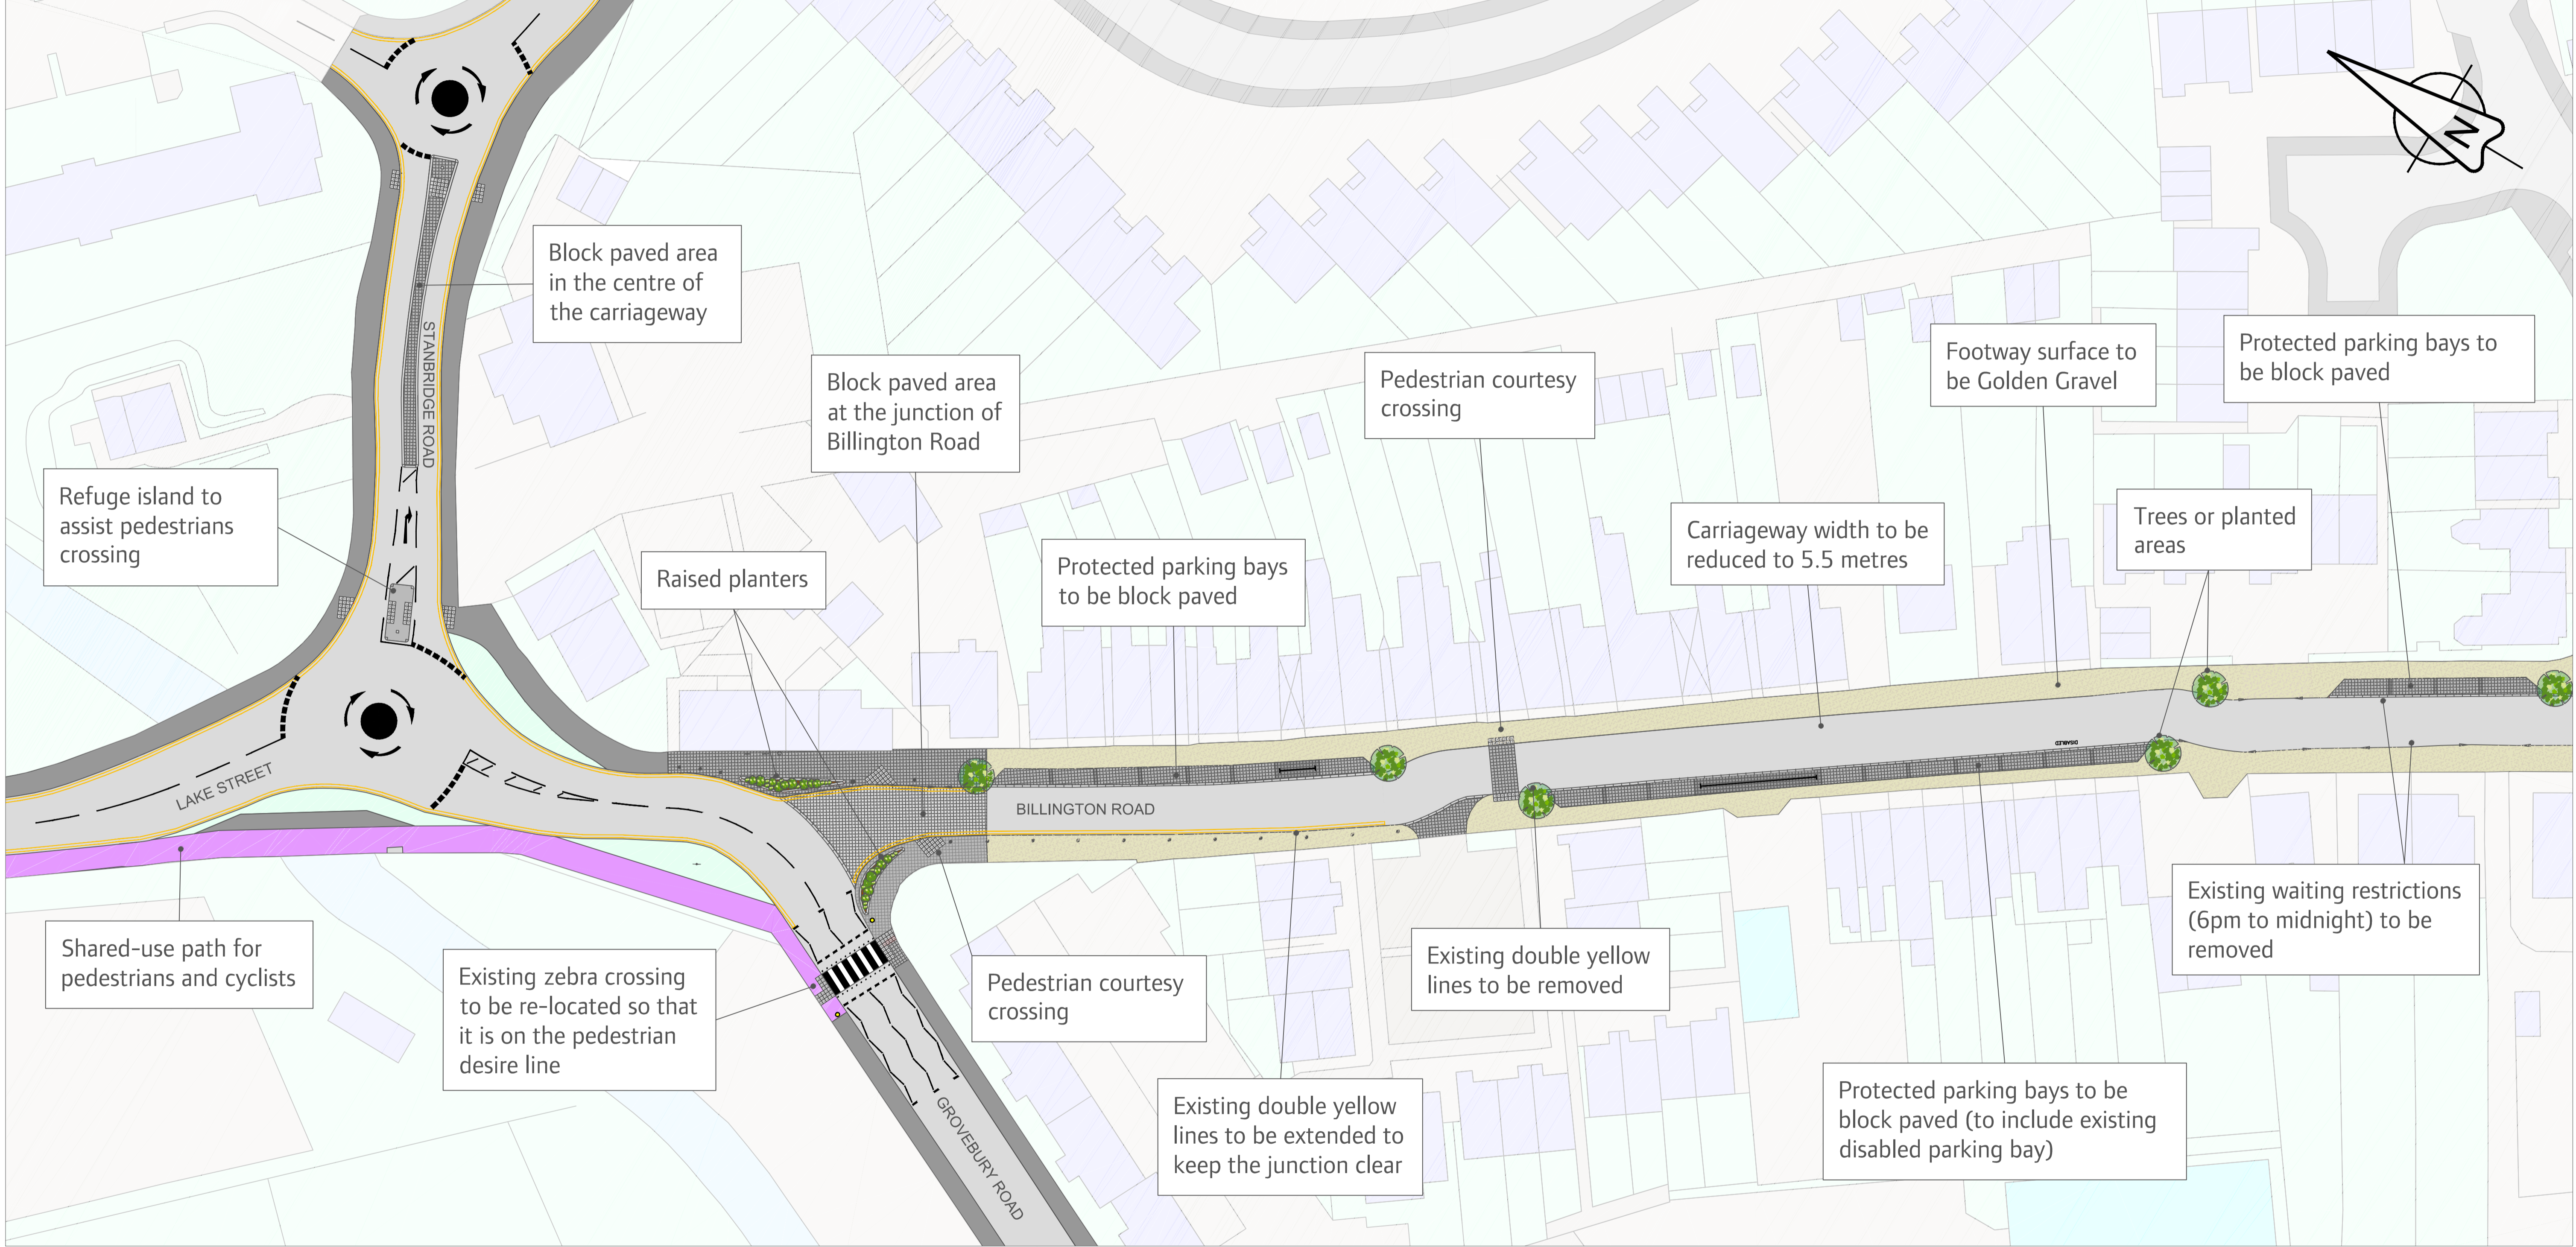

Leighton-Linslade Exemplar proposals

Stanbridge Road and Billington Road

Reproduced from the
ORDNANCE SURVEY MAPPING
with the permission of the Controller of
Her Majesty's Stationery Office.
Crown Copyright.
Unauthorised reproduction infringes Crown
Copyright and may lead to prosecution
or civil proceedings.
Reproduced by Central Bedfordshire Council,
Priory House, Monks Walk, Chicksands, Shefford, SG17 5TQ
Licence No. 100049029 (LA2009)